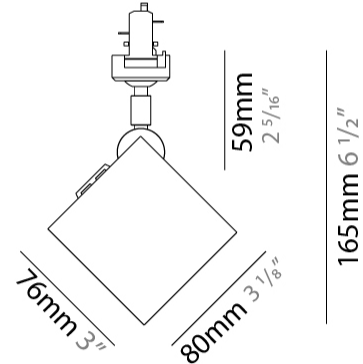

DAU SINGLE TRACK

D96048R9-

base number Finish
Options

1. To build a product code in our configurator select the specify button on the base model # product page
2. To build a manual product code on this datasheet choose from the options listed below in blue font and add the suffix to the base model #

GENERAL

Series: Dau
Subseries: Dau Single
Brand: Milan
Division: Design
Mounting Type: Track
Mounting Location: Ceiling
Subcategory: Spots

PHYSICAL

Shape: Cube
Width (mm): 80
Width (in): 3 1/8
Height (mm): 165
Height (in): 6 1/2
Light Distribution: Adjustable / Direct
Fixture Finish: BAL / MWL / BSL
Fixture Material: Extruded Aluminum

ELECTRICAL

Number of Lamps: 1
Lamp Type: LED
Total Output Wattage (W): 9.3
Dimming: Phase Dimming (120Vac Only)
Input Voltage (V): 120

LED

Number of LEDs: 1
Color Temperature (°K): 3000
Max. Delivered Lumen (lm): 956
CRI: >90 CRI
Lamp Life (hrs): 50000

OPTICAL

RATINGS AND CERTIFICATIONS

Certified By: Certified for North American Standards
IP rating: IP20

PROJECT
TYPE
SPECIFIER
QUANTITY
DATE

80mm 3 1/8"