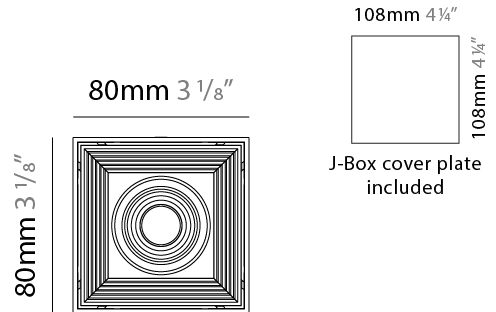

DAU SINGLE SURFACE

D92126R9-

base number Finish Options

1. To build a product code in our configurator select the specify button on the base model # product page
2. To build a manual product code on this datasheet choose from the options listed below in blue font and add the suffix to the base model #

GENERAL

Series: Dau
Subseries: Dau Single
Brand: Milan
Division: Design
Mounting Type: Surface
Mounting Location: Ceiling
Subcategory: Downlight

PHYSICAL

Shape: Cube
Length (mm): 80
Length (in): 3 1/8
Width (mm): 80
Width (in): 3 1/8
Height (mm): 91
Height (in): 3 9/16
Light Distribution: Direct
Fixture Finish: BAL / MWL / BSL
Fixture Material: Extruded Aluminum

ELECTRICAL

Lamp Type: LED
Input Wattage (W): 10
Total Output Wattage (W): 9.3
Dimming: Tri-Mode (Non-Dimming and Phase Dimming (120Vac only) and 0-10V Dimming)
Driver Included: No
Driver Location: Remote
Driver Type: Constant Current
Input Voltage (V): 120 - 277
Constant Current (MA): 350

LED

Number of LEDs: 1
Color Temperature (°K): 3000
Max. Delivered Lumen (lm): 956
CRI: >90 CRI
Lamp Life (hrs): 50000

OPTICAL

RATINGS AND CERTIFICATIONS

Certified By: Certified for North American Standards
IP rating: IP20

PROJECT
TYPE
SPECIFIER
QUANTITY
DATE